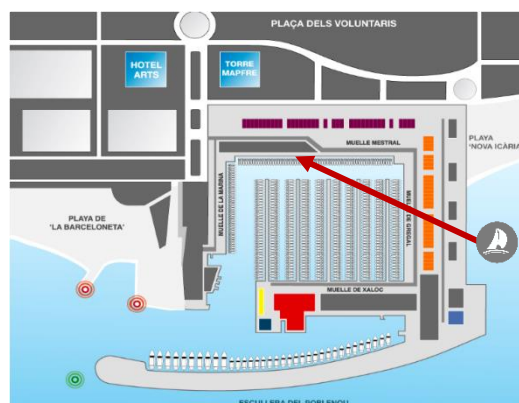

## MEETING POINT

*Moll de Mestral – Port Olímpic*

### PRIVATE TRANSPORTATION

Ronda de Litoral direction Besos  
Exit 22

Ronda de Litoral direction  
Llobregat Exit 23

**GPS: 41°23' 12" N, 2°12' 1" E**

You'll find us in a red tent when walking down the stairs to the Olympic Port. Look for the red flags on the masts of our boats.